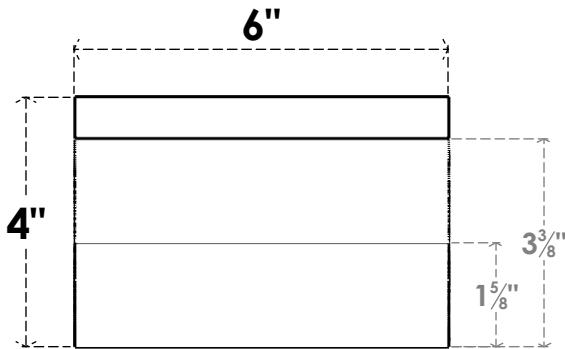

ITEM NUMBER: RFTURO060X04000X28000X004GAR00RCPR

6"W X 4"H X 28"L TIMBERTHANE ROUGH CEDAR GARNER FAUX WOOD OPEN RAFTER TAIL, 4"L END, PRIMED TAN

SIDE PROFILE

FRONT PROFILE

ISOMETRIC

GENERATED DATE : 03/02/2023