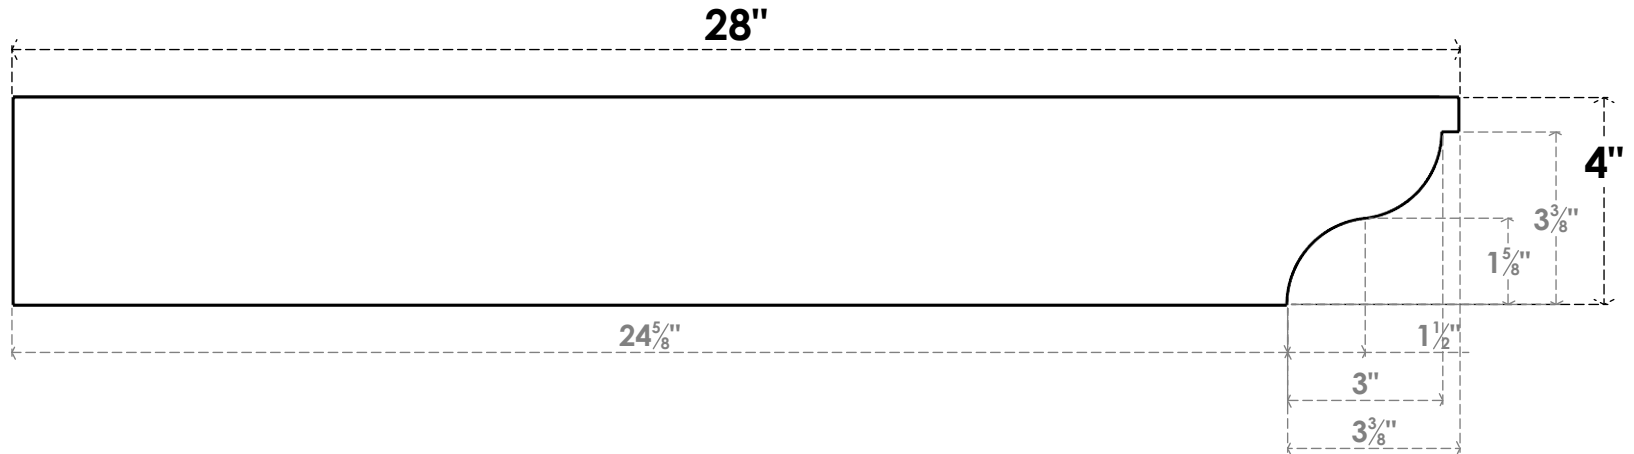

ITEM NUMBER: RFTURO060X04000X28000X004GAR00RCPR

6"W X 4"H X 28"L TIMBERTHANE ROUGH CEDAR GARNER FAUX WOOD OPEN RAFTER TAIL, 4"L END, PRIMED TAN

SIDE PROFILE

FRONT PROFILE

ISOMETRIC

GENERATED DATE : 03/02/2023