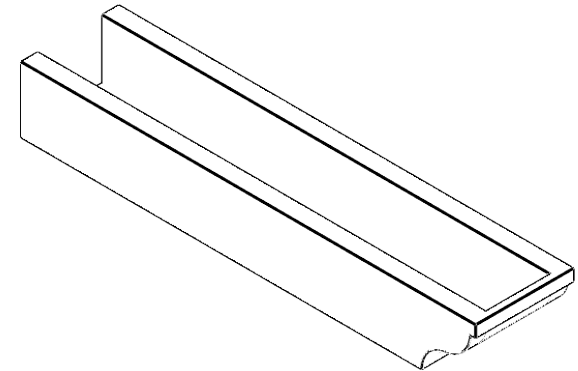

ITEM NUMBER: RFTURO060X04000X28000X004GAR00RCPR

6"W X 4"H X 28"L TIMBERTHANE ROUGH CEDAR GARNER FAUX WOOD OPEN RAFTER TAIL, 4"L END, PRIMED TAN

SIDE PROFILE

FRONT PROFILE

ISOMETRIC

GENERATED DATE : 03/02/2023

EKENA MILLWORK
2300 WEST MAIN ST.
CLARKSVILLE, TX 75426
TOLL FREE: 866-607-0453
WWW.EKENAMILLWORK.COM

NOTES

1. INSTALLATION TO BE COMPLETED IN ACCORDANCE WITH MANUFACTURER'S SPECIFICATIONS.
2. DRAWING MAY NOT BE TO SCALE
3. THIS DRAWING IS INTENDED FOR DESIGN AND PLANNING PURPOSES ONLY.
4. ALL INFORMATION CONTAINED HEREIN WAS CURRENT AT THE TIME OF DEVELOPMENT BUT MUST BE REVIEWED AND APPROVED BY THE PRODUCT MANUFACTURER TO BE CONSIDERED ACCURATE.
5. TIMBERTHANE ARCHITECTURAL PRODUCTS ARE MADE FROM HIGH DENSITY URETHANE AND COME FACTORY PRIMED